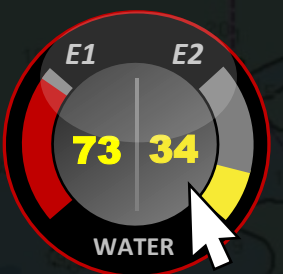

Alert

Engine 1: Water temperature high.

Status... Close

Steadfast
Mode: Manual

012
KTS
SPEED

E1 E2
7 5
RPM

T1 T2
61 94
FUEL

More Status...

Vessel Settings

Alert(s): 1

Engine 1: Water temperature high.

Create Mission Load Mission All Stop Abort Mission Deploy Mission

Hide Tools

Edit Remove

Save Stored

|| || +

AIS Show

Radar Hide

Alert(s): None

Create Mission

Load Mission

All Stop

Abort Mission

Deploy Mission

Hide Tools

Steadfast
Mode: Manual

More Status...

Vessel Settings

Close

Edit

Remove

Save