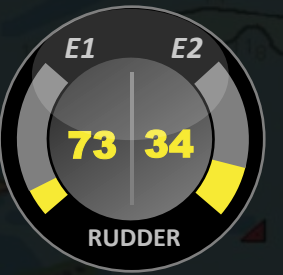

AIS Show

Radar Hide

Alert(s): None

Create Mission

Load Mission

All Stop

Abort Mission

Deploy Mission

Hide Tools

Steadfast
Mode: Manual

More Status...

Vessel Settings

Close

Edit

Remove

Save

Stored

||

+

AIS Show

Radar Hide

Steadfast
Mode: **Manual**

012
KTS
SPEED

7 **5**
RPM