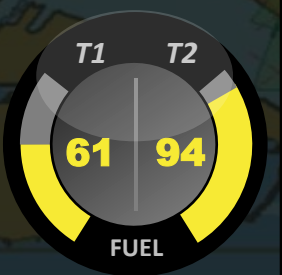

Steadfast
Mode: Manual

More Status...

Vessel Settings

Edit Remove

Save Stored

Pause Play

AIS Show

Radar Hide

Alert

Engine 1: Water temperature high.

Status... Close

Steadfast
Mode: Manual

012
KTS
SPEED

E1 E2
7 5
RPM

T1 T2
61 94
FUEL

More Status...