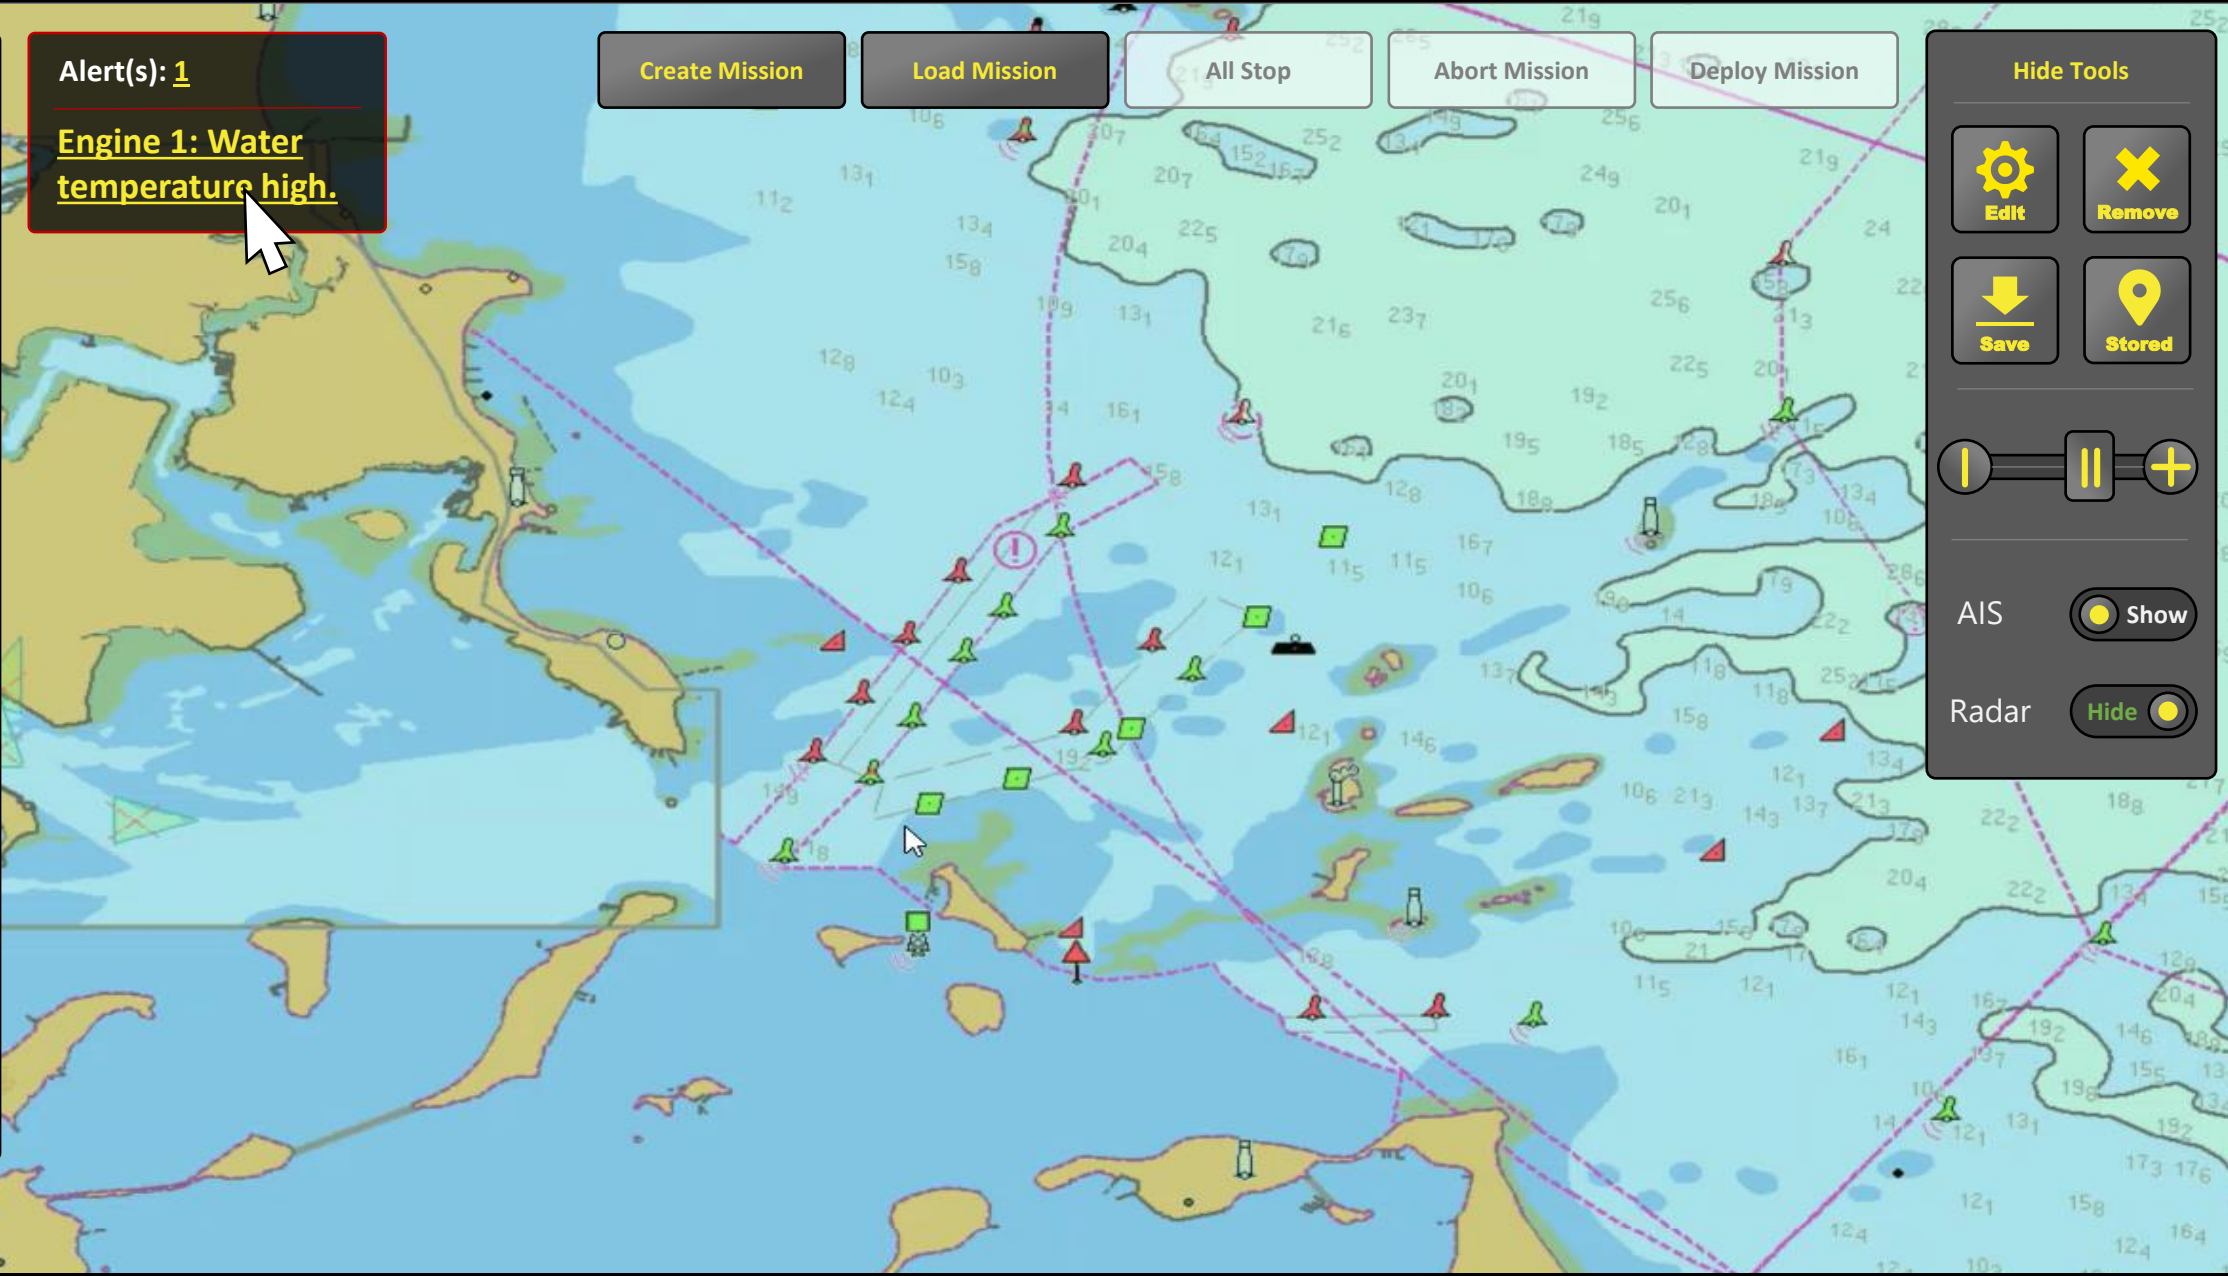

Alert

Engine 1: Water temperature high.

Status... Close

Steadfast
Mode: Manual

012
KTS
SPEED

E1 E2
7 5
RPM

T1 T2
61 94
FUEL

More Status...

Vessel Settings

Alert(s): 1

Engine 1: Water temperature high.

Create Mission Load Mission All Stop Abort Mission Deploy Mission

Hide Tools

Edit Remove

Save Stored

|| || +

AIS Show

Radar Hide

Alert(s): None

Create Mission

Load Mission

All Stop

Abort Mission

Deploy Mission