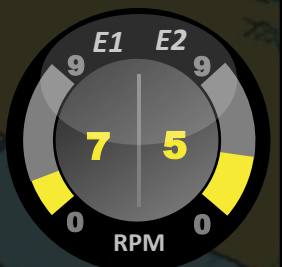

Radar Hide

Alert(s): None

Create Mission

Load Mission

All Stop

Abort Mission

Deploy Mission

Hide Tools

Steadfast
Mode: Manual

More Status...

Vessel Settings

Edit Remove

Save Stored

Pause Play

AIS Show

Radar Hide

Alert

Engine 1: Water temperature high.

Status... Close

Steadfast
Mode: Manual

012
KTS
SPEED

E1 E2
7 5
RPM

T1 T2
61 94
FUEL

More Status...