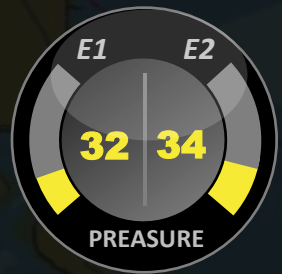

Vessel Settings

Alert(s): 1

Engine 1: Water temperature high.

Create Mission Load Mission All Stop Abort Mission Deploy Mission

Hide Tools

Edit Remove

Save Stored

|| || +

AIS Show

Radar Hide

Alert(s): None

Create Mission

Load Mission

All Stop

Abort Mission

Deploy Mission

Hide Tools

Steadfast
Mode: Manual

More Status...

Vessel Settings

Close

Edit

Remove

Save

Stored

||

+

AIS Show

Radar Hide

Steadfast
Mode: **Manual**

012
KTS
SPEED

7 **5**
RPM