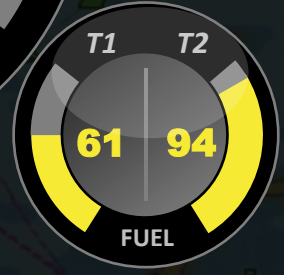

AIS Show

Radar Hide

Alert(s): None

Create Mission

Load Mission

All Stop

Abort Mission

Deploy Mission

Hide Tools

Steadfast
Mode: Manual

More Status...

Vessel Settings

Close

Edit

Remove

Save

Stored

||

+

AIS Show

Radar Hide

Steadfast
Mode: **Manual**

012
KTS
SPEED

7 **5**
RPM