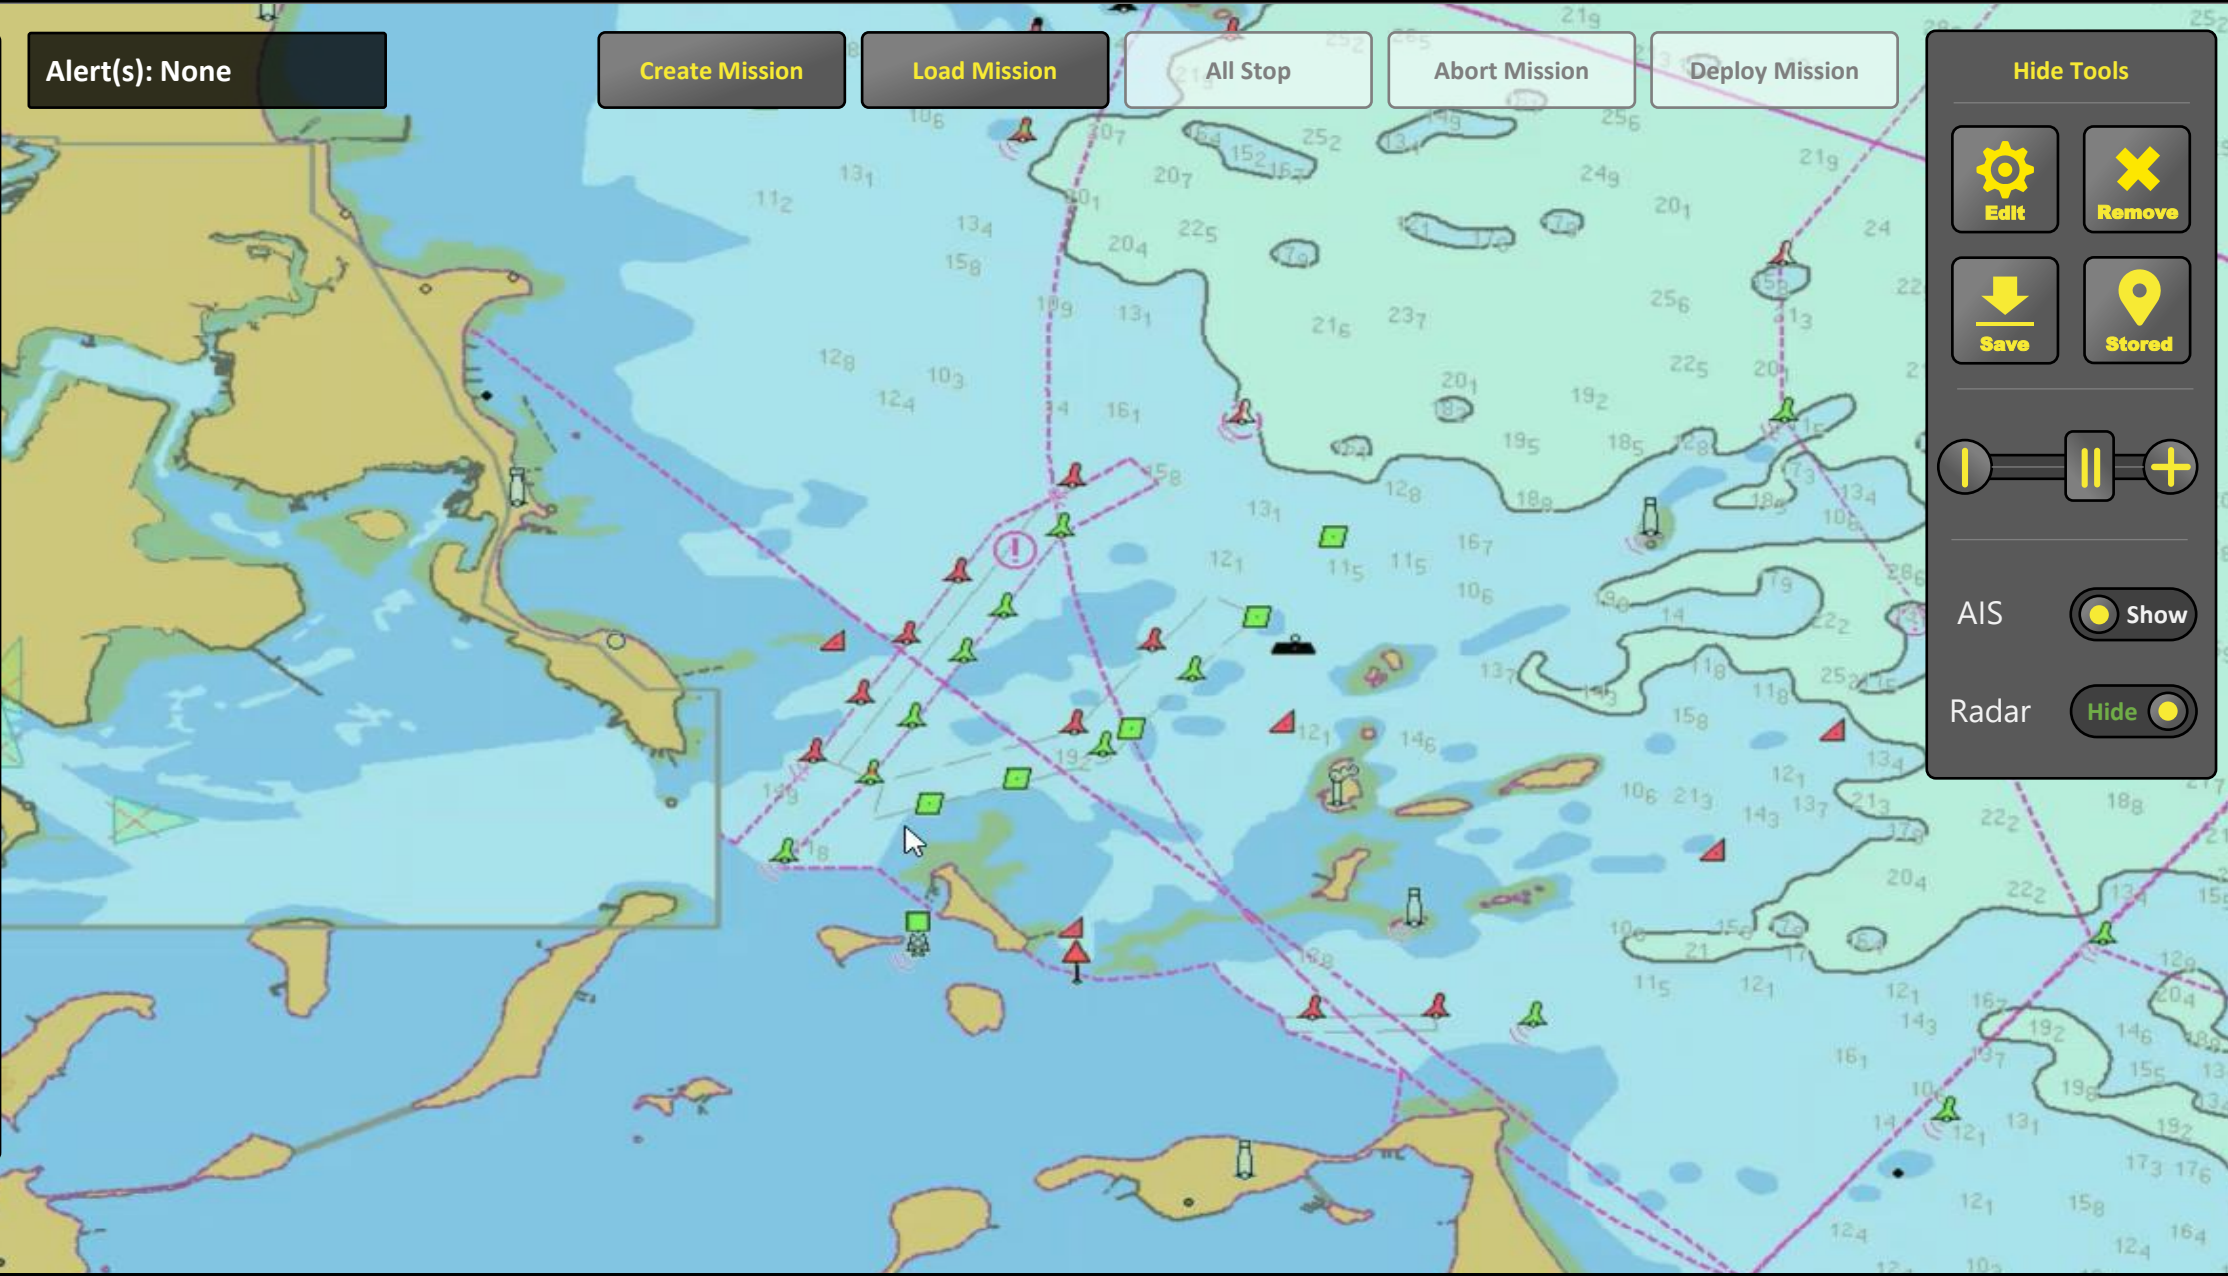

Steadfast
Mode: **Manual**

012
KTS
SPEED

7 5
RPM

61 94
FUEL

More Status...

Vessel Settings

Alert(s): None

Create Mission

AIS Show

Radar Hide

Alert(s): None

Create Mission

Load Mission

All Stop

Abort Mission

Deploy Mission