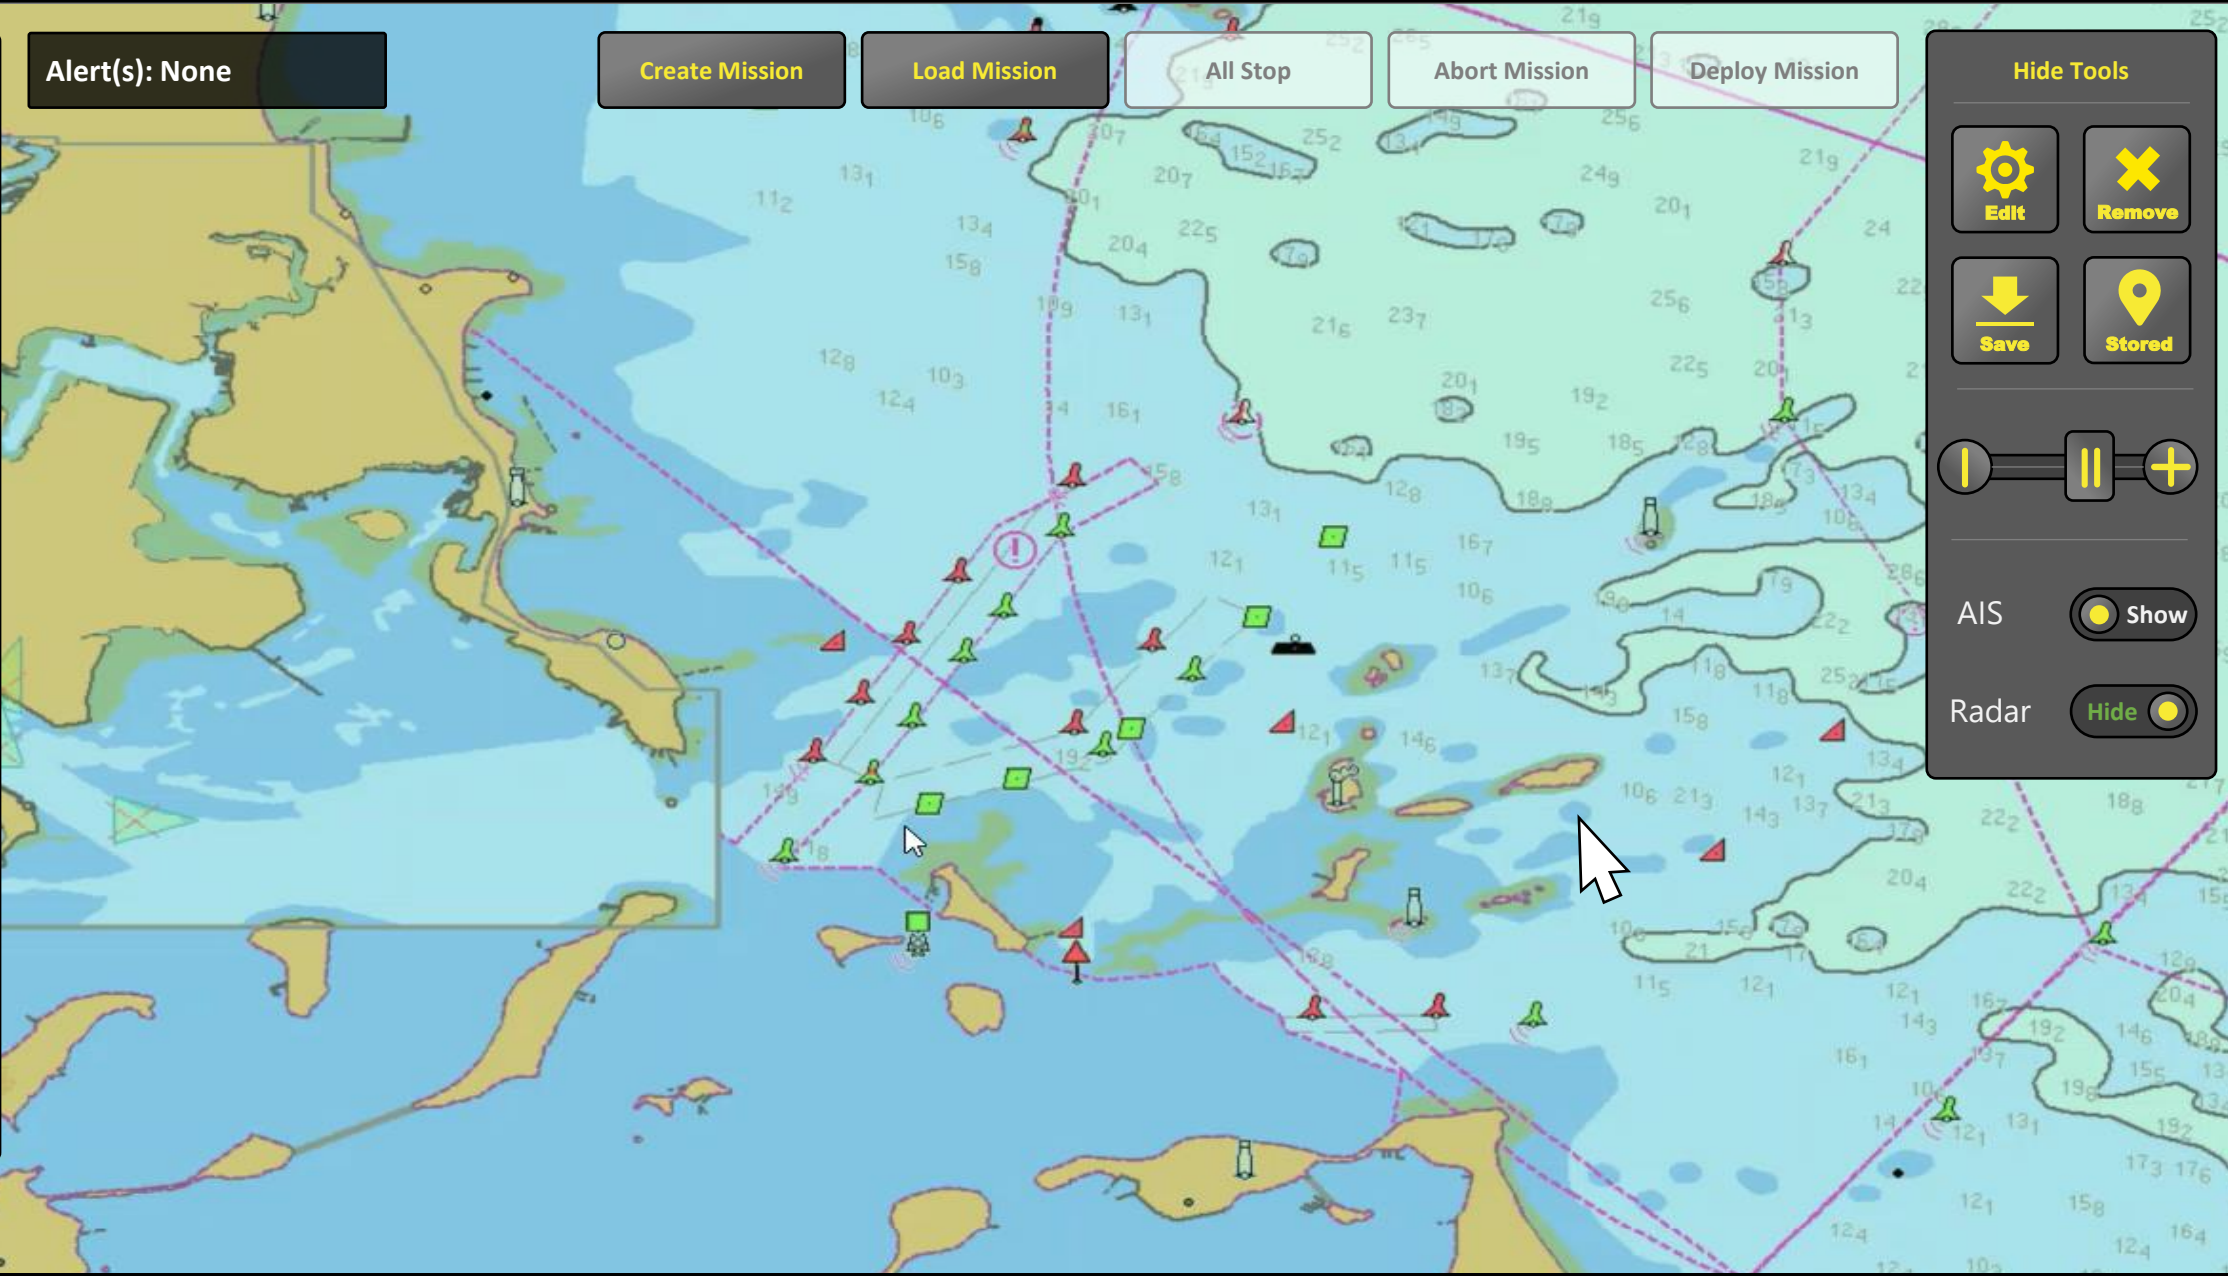

All Stop

Abort Mission

Deploy Mission

Hide Tools

Edit Remove

Save Stored

Pause Play

AIS Show

Radar Hide

Alert(s): None

Create Mission

Load Mission

All Stop

Abort Mission

Deploy Mission

Hide Tools

Steadfast
Mode: Manual

More Status...

Vessel Settings

Edit Remove

Save Stored

Pause Play

AIS Show

Radar Hide