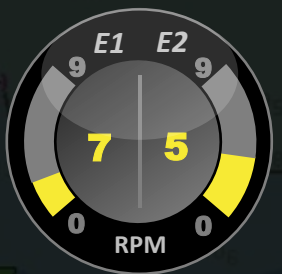

Alert

Engine 1: Water temperature high.

Status... Close

Steadfast
Mode: Manual

012
KTS
SPEED

E1 E2
7 5
RPM

T1 T2
61 94
FUEL

More Status...

AIS Show

Radar Hide

Alert(s): None

Create Mission

Load Mission

All Stop

Abort Mission

Deploy Mission

Hide Tools

Steadfast
Mode: Manual

More Status...

Vessel Settings

Close

Edit

Remove

Save

Stored

||

+

AIS Show

Radar Hide

Steadfast
Mode: **Manual**

012
KTS
SPEED

7 **5**
RPM